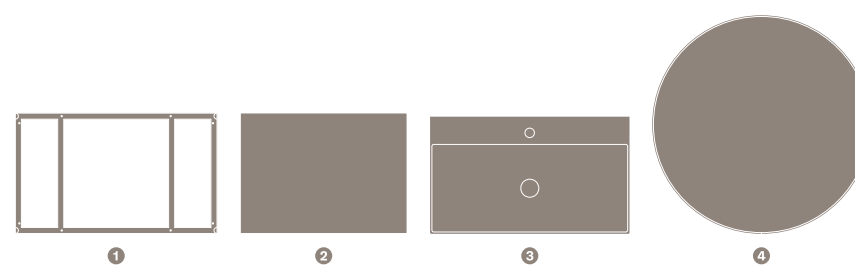

STRIPE, STRIPE+

Bathroom furniture with washbasin and storage shelves all in one. The Stripe and Stripe+ solutions appear compact, geometric and linear and welcome the wide choice of sit-on basins from the T-Edge collection. Stripe supports the rectangular-shaped wall-hung and sit-on basins, while Stripe+ is enriched by the 20 mm thick DEKTON® top, available in the three colours Keranium, Edora and Bromo. The metal structure with a rectangular section can support both smoked tempered glass tops and a drawer in matt lacquered mdf in one of the 14 *Bagno di Colore* shades. The juxtaposition between the black powder coating of the structure, the warm and opaque colours of the tops or cabinets and the textures of the sit-on basins creates an elegant balance and a decisive presence in the setting.

Stripe

001

CERAMICA GLOBO

002

- ❶ Struttura a terra
/ Floor standing structure
OP001SAR – 80×47 × h 78
- ❷ Base contenitore / Storage cabinet
OP002SAT – 65×47 × h 24
- ❸ Lavabo sospeso o da appoggio
/ Wall-hung or sit-on basin
B6R81BO – 80×47 × h 12
- ❹ Secchiera / Mirror
OP002MAR – Ø 90

- ① Struttura a terra
/ Floor standing structure
OP033SAR — 100×50 × h 76
- ② Piano in DEKTON®
/ Washbasin shelf in DEKTON®
OP020SED — 100×50 × h 2
- ③ Piani in vetro fumè
/ Trays in smoked glass
OP034SFU — 85×50 × h 0,6
- ④ Lavabo da appoggio
/ Sit-on basin
B6T45FE — Ø 45 × h 16
- ⑤ Secchiera / Mirror
LT045LAR — 110×51