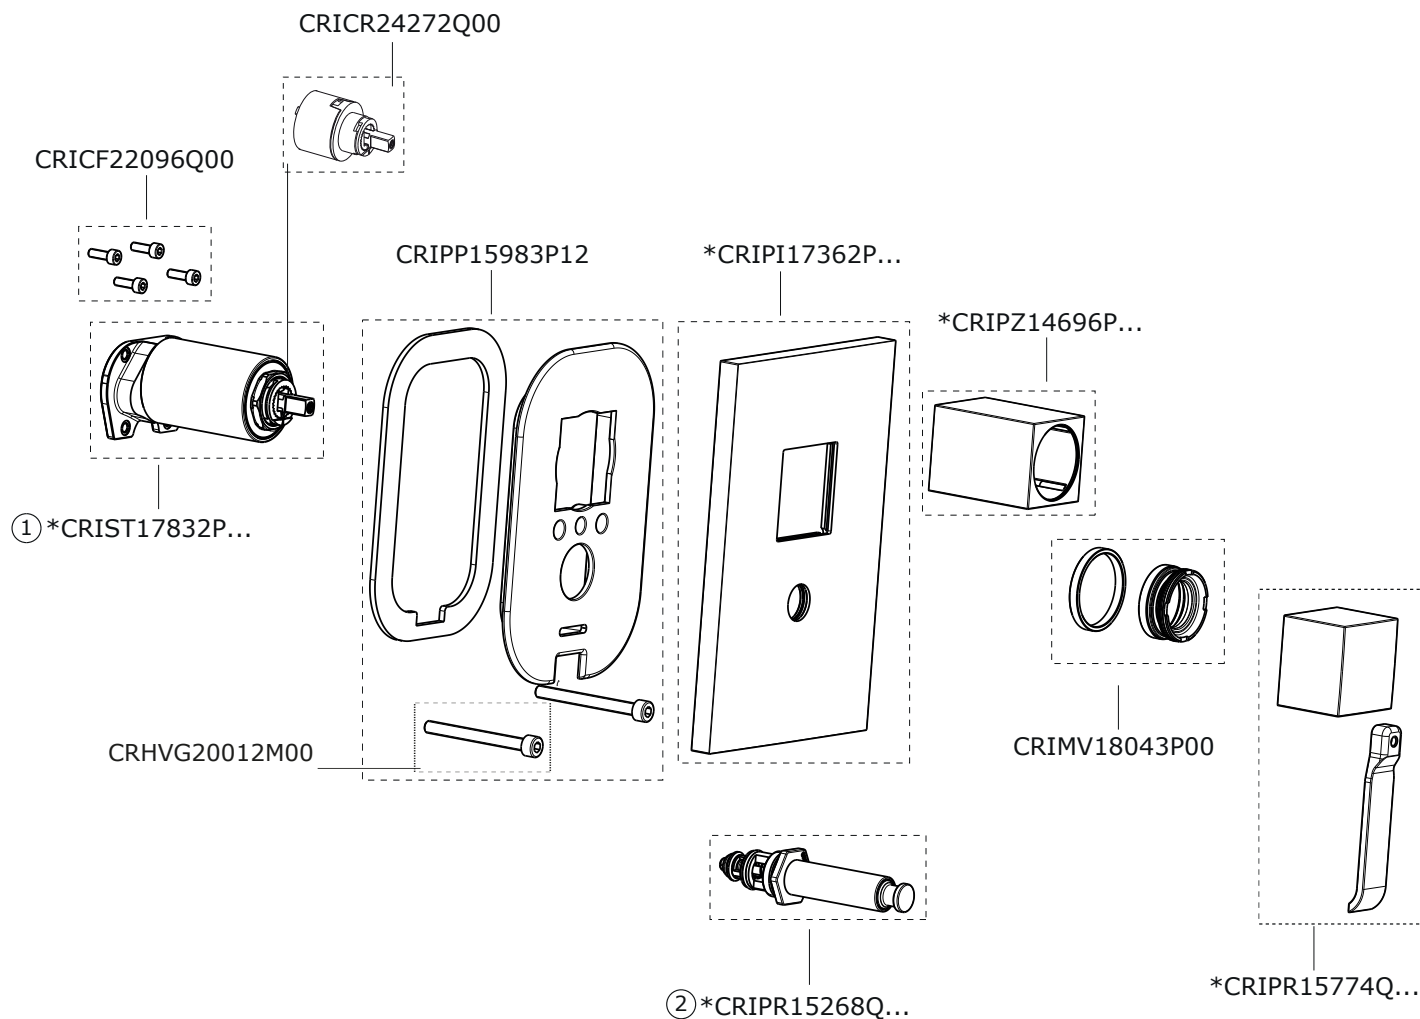

# QUADRI

CRIQM659

SCHEDA RICAMBI | SPARE PARTS  
SHEET rev.02\_06/2023