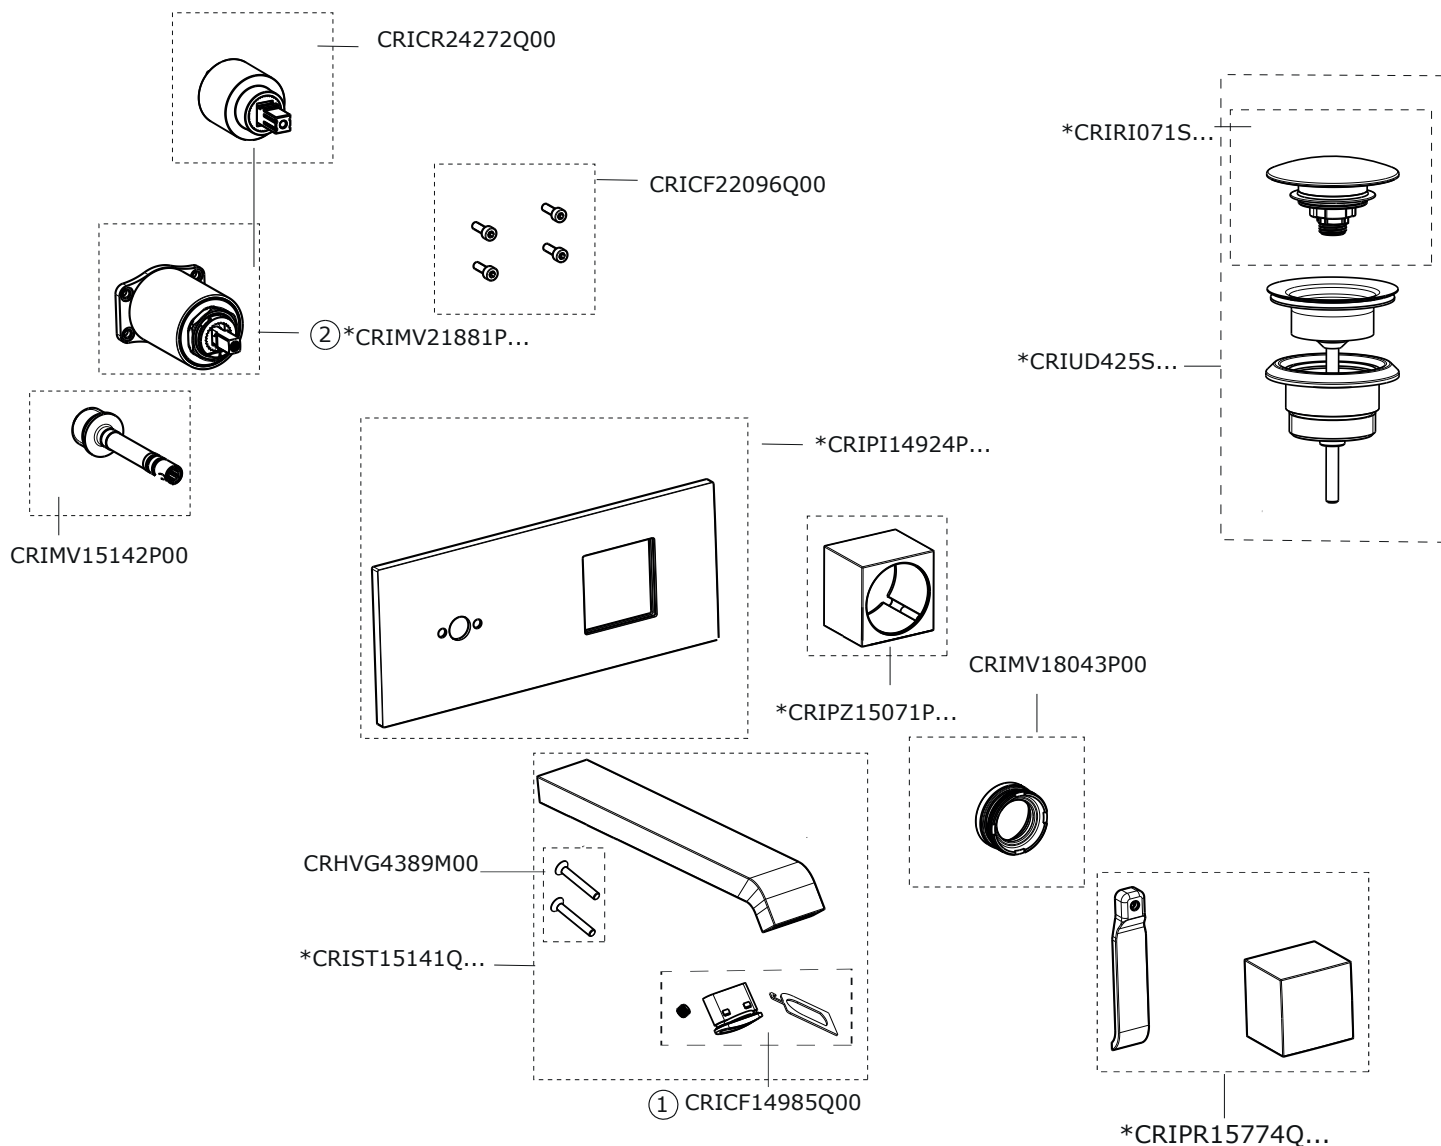

# QUADRI

CRIQM258

SCHEDA RICAMBI | SPARE PARTS  
SHEET rev.02\_06/2023