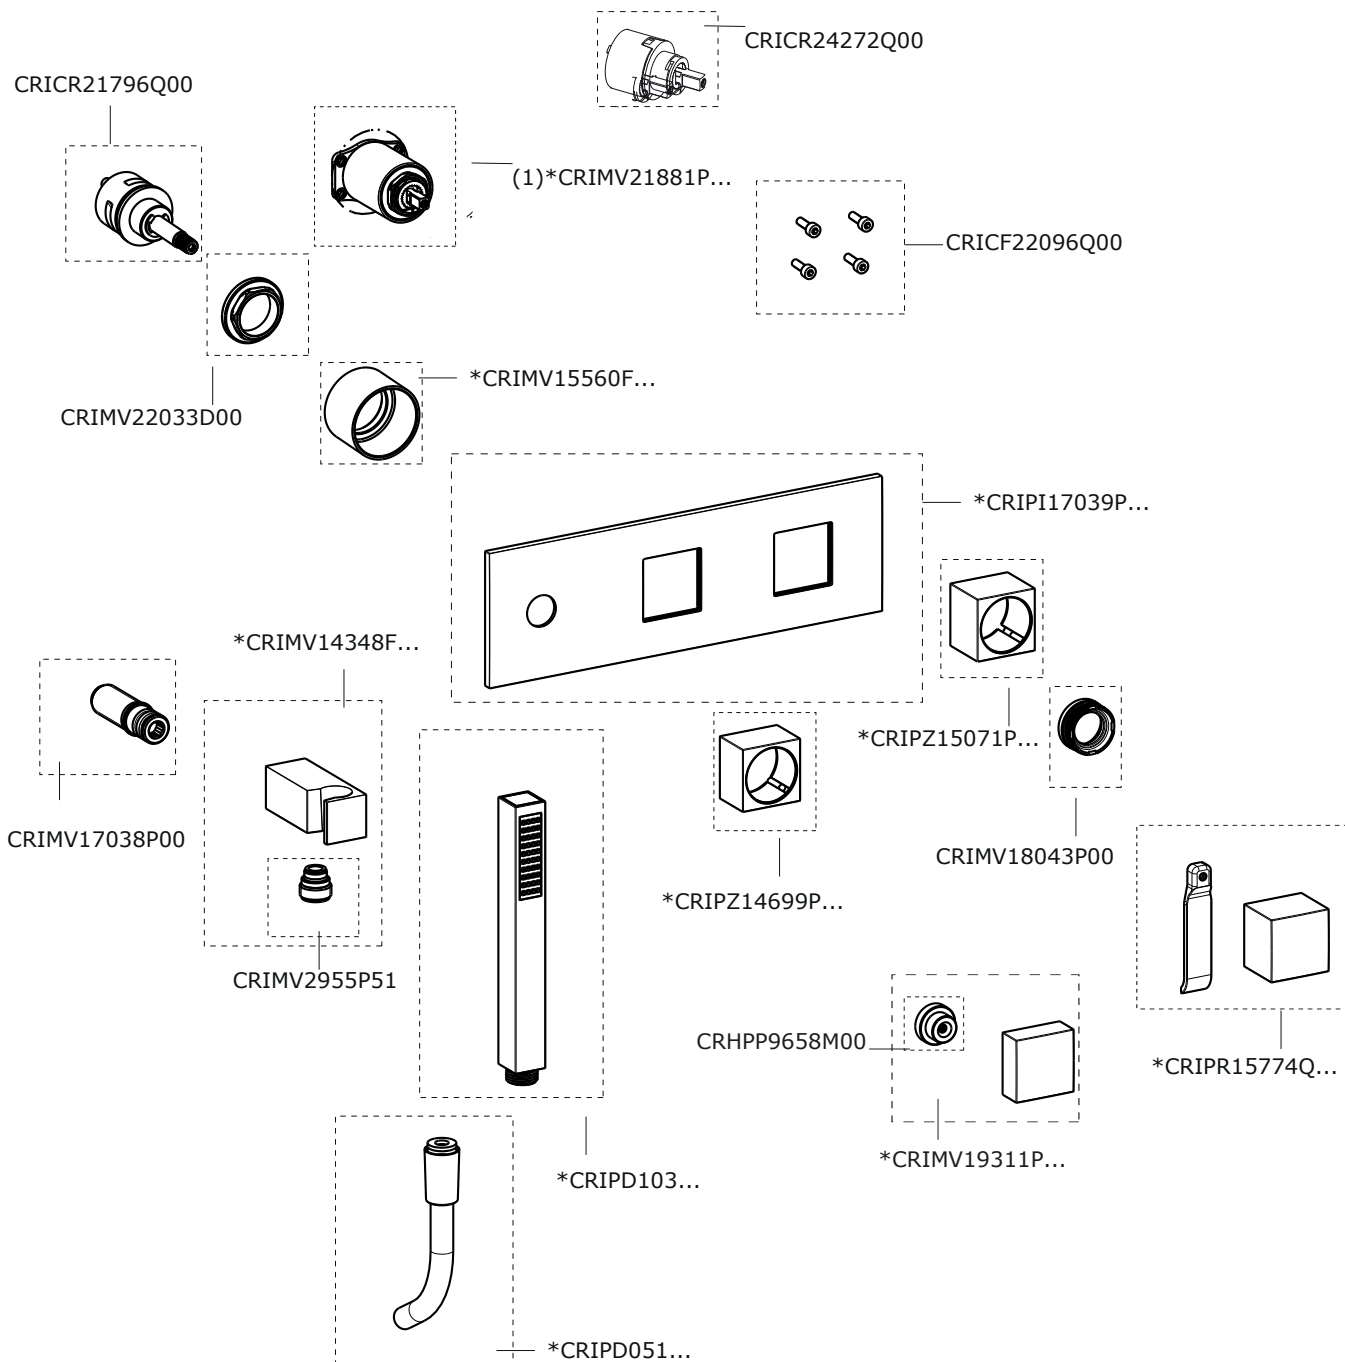

QUADRI

CRIQM603

SCHEDA RICAMBI | SPARE PARTS

SHEET rev.02_06/2023

NOTE | NOTES

* completare con codice finitura | complete with finishing code

① *CRIAC637... prolunga | extension 30 mm