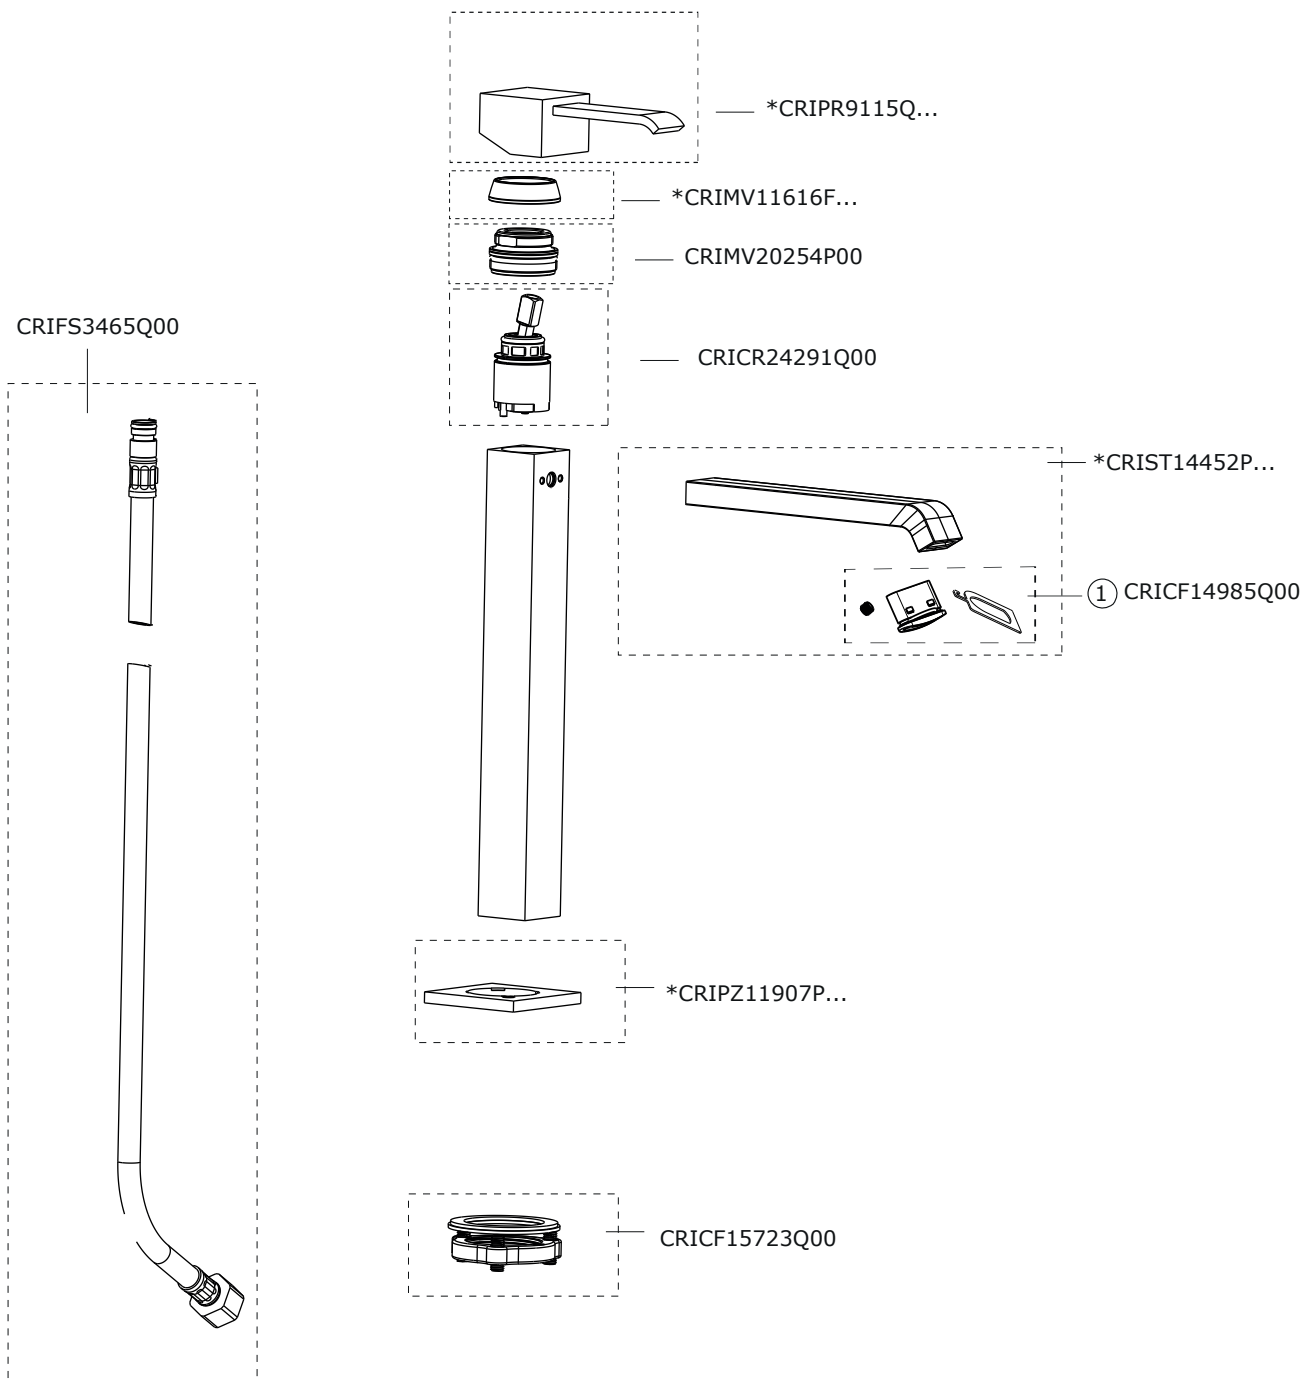

# QUADRI

CRIQM927

SCHEDA RICAMBI | SPARE PARTS SHEET

rev.01\_06/2023

# QUADRI

CRIQM928

SCHEDA RICAMBI | SPARE PARTS SHEET

rev.01\_06/2023