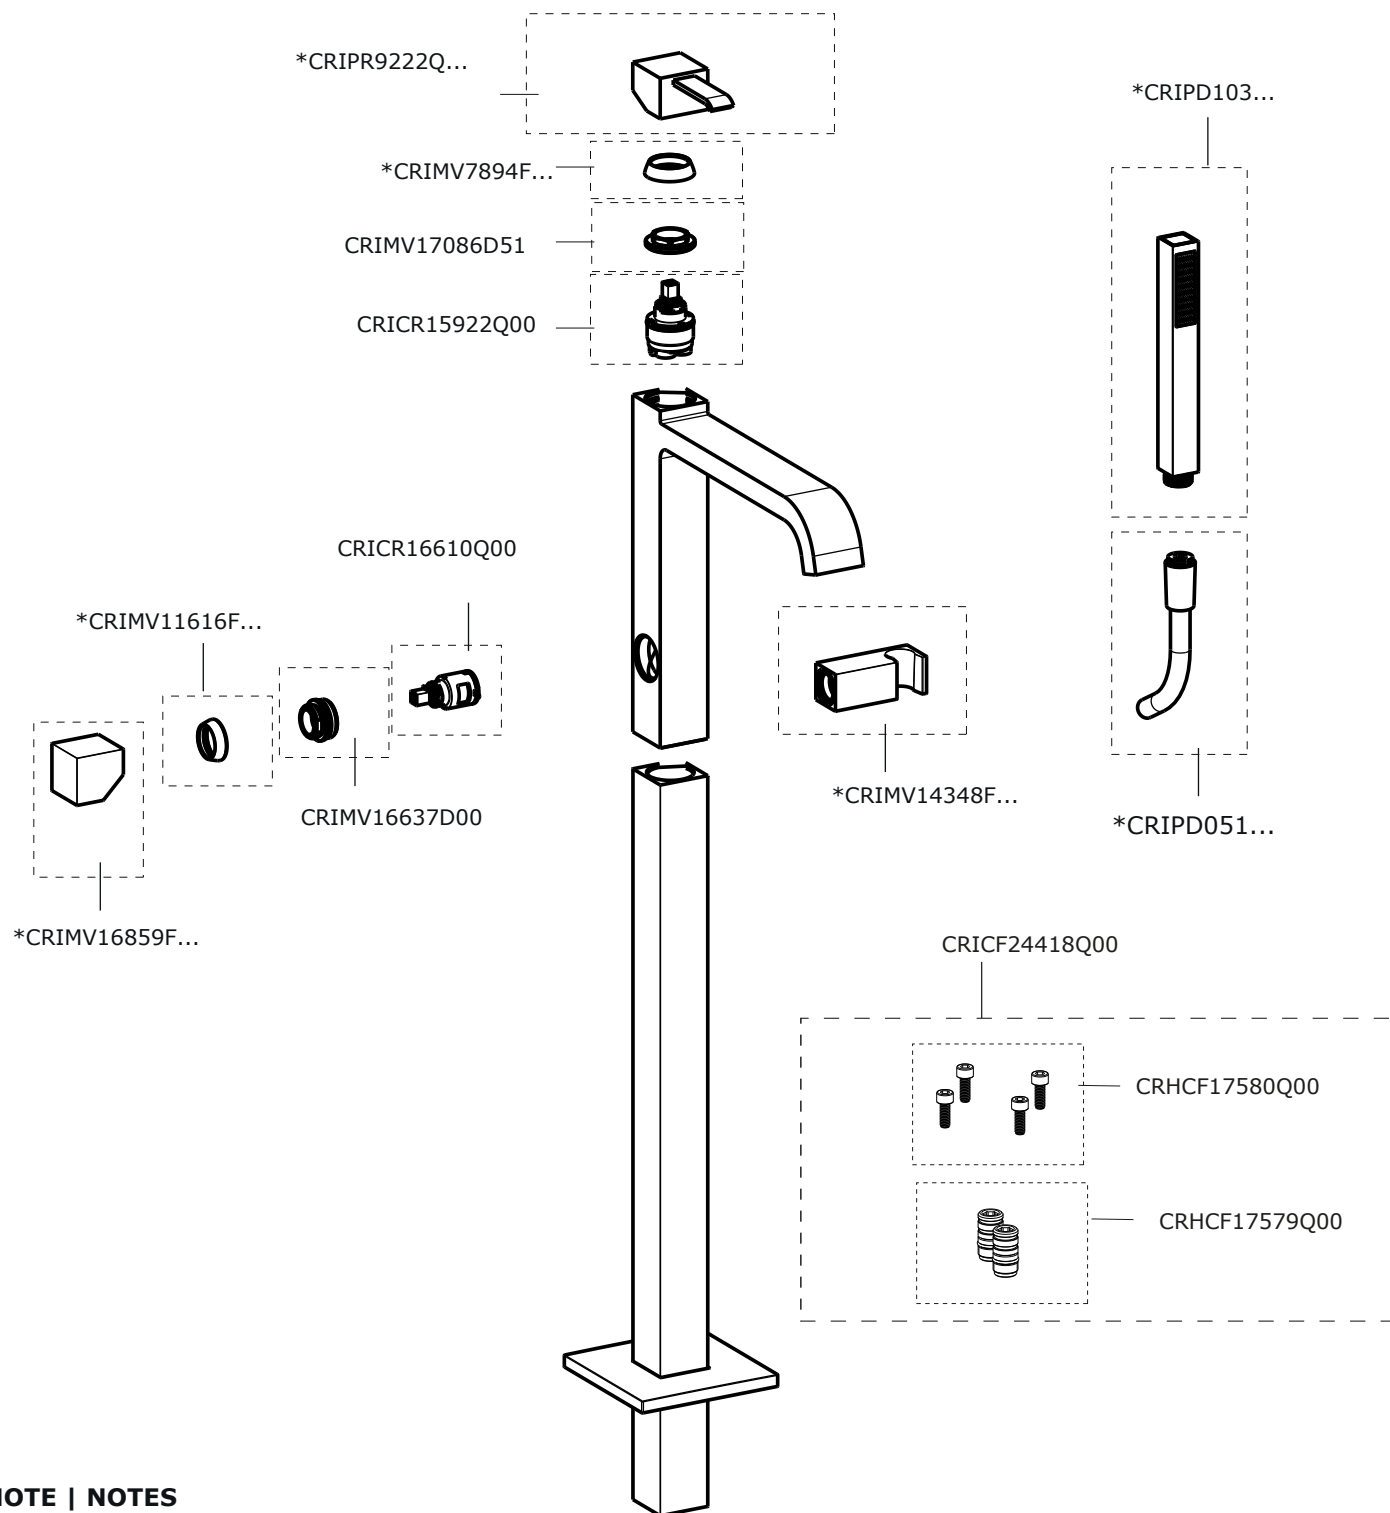

QUADRI

CRIQM189

SCHEDA RICAMBI | SPARE PARTS SHEET

rev.01_02/2022

NOTE | NOTES

* completare con codice finitura | complete with finishing code