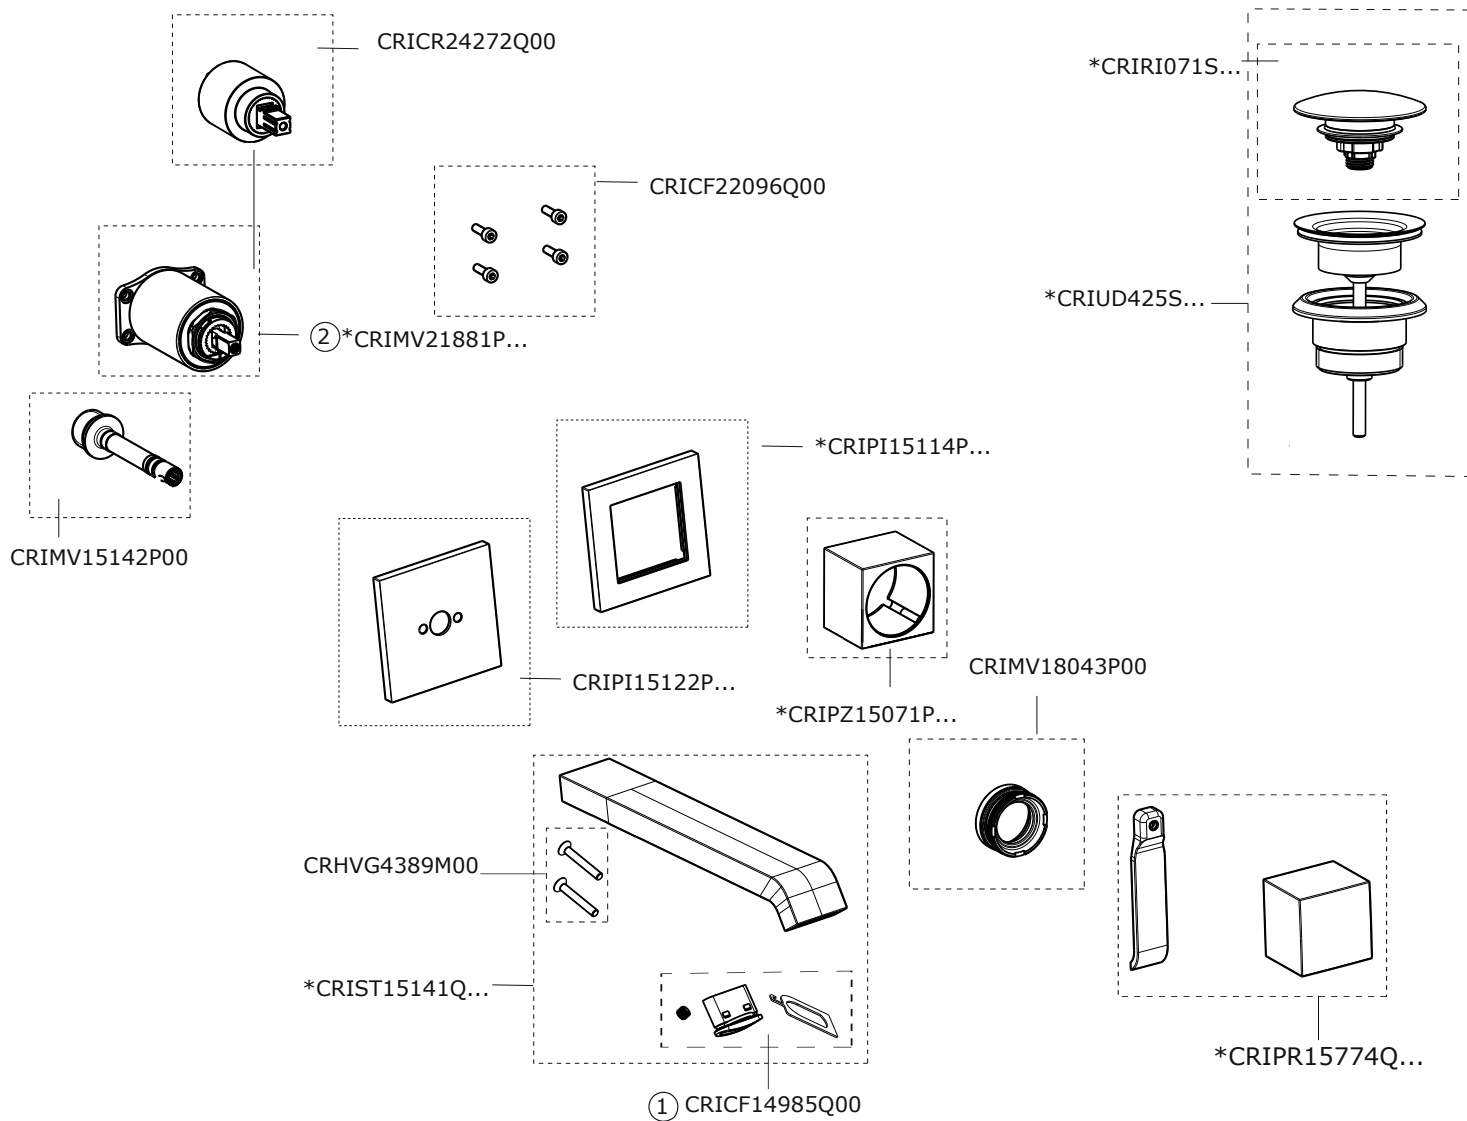

QUADRI

CRIQM259

SCHEDA RICAMBI | SPARE PARTS
SHEET rev.02_06/2023

NOTE | NOTES

* completare con codice finitura | complete with finishing code

① Prima del/Before 2012 CRIAR11618Q00

② *CRIAC628... prolunga | extension 30 mm