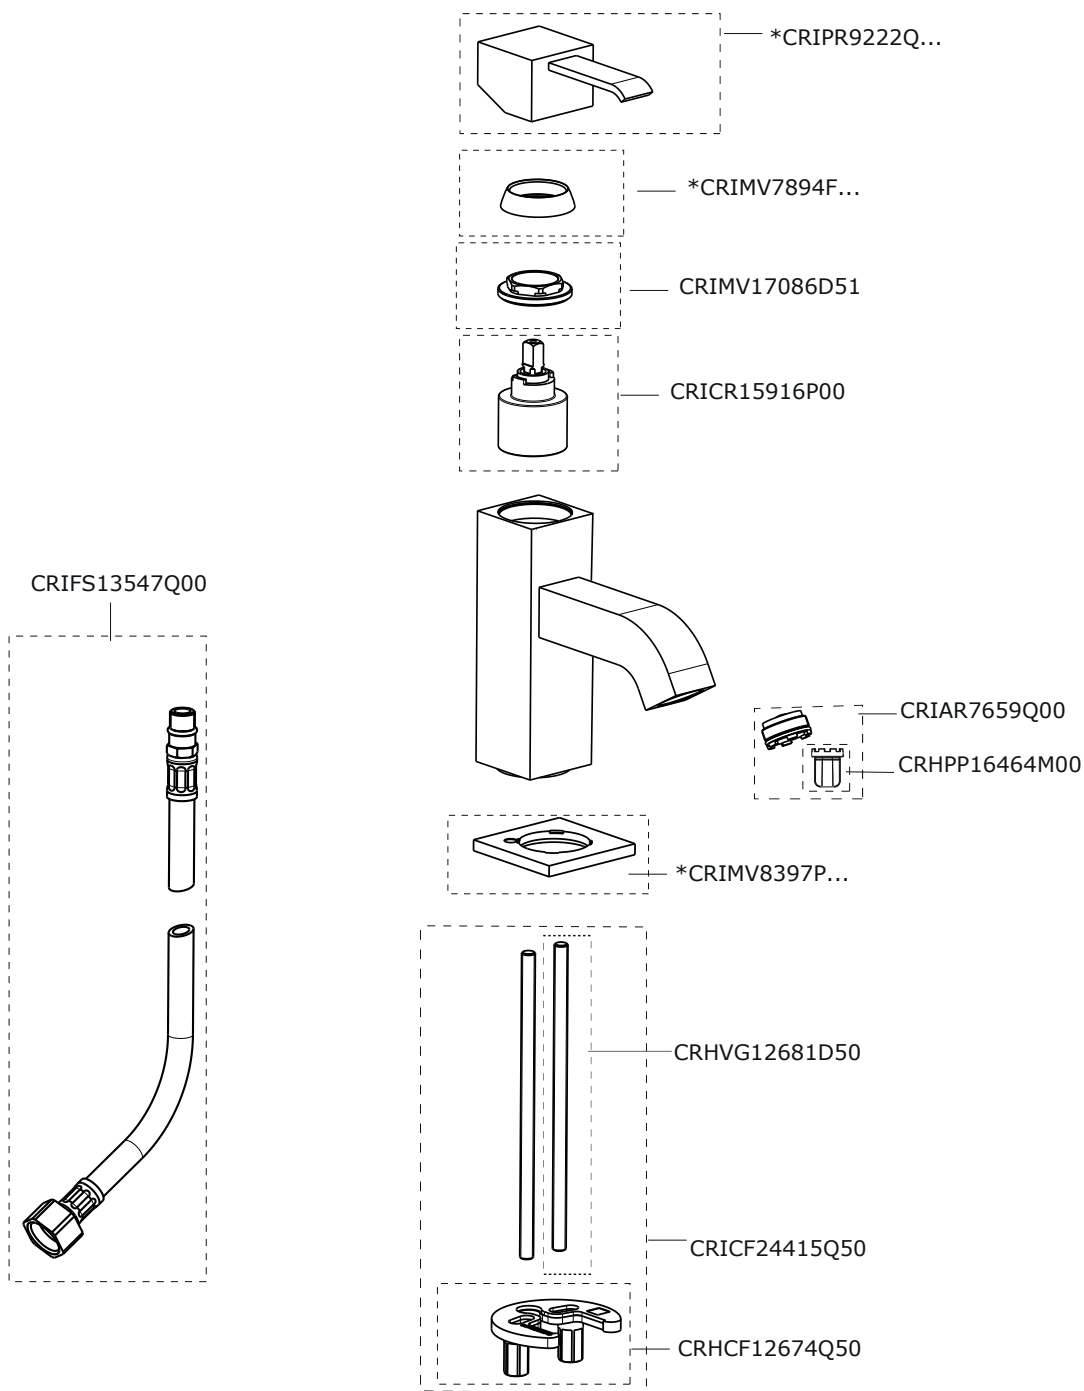

QUADRI

CRIQM923

SCHEDA RICAMBI | SPARE PARTS SHEET

rev.01_02/2022

NOTE | NOTES

* completare con codice finitura | complete with finishing code