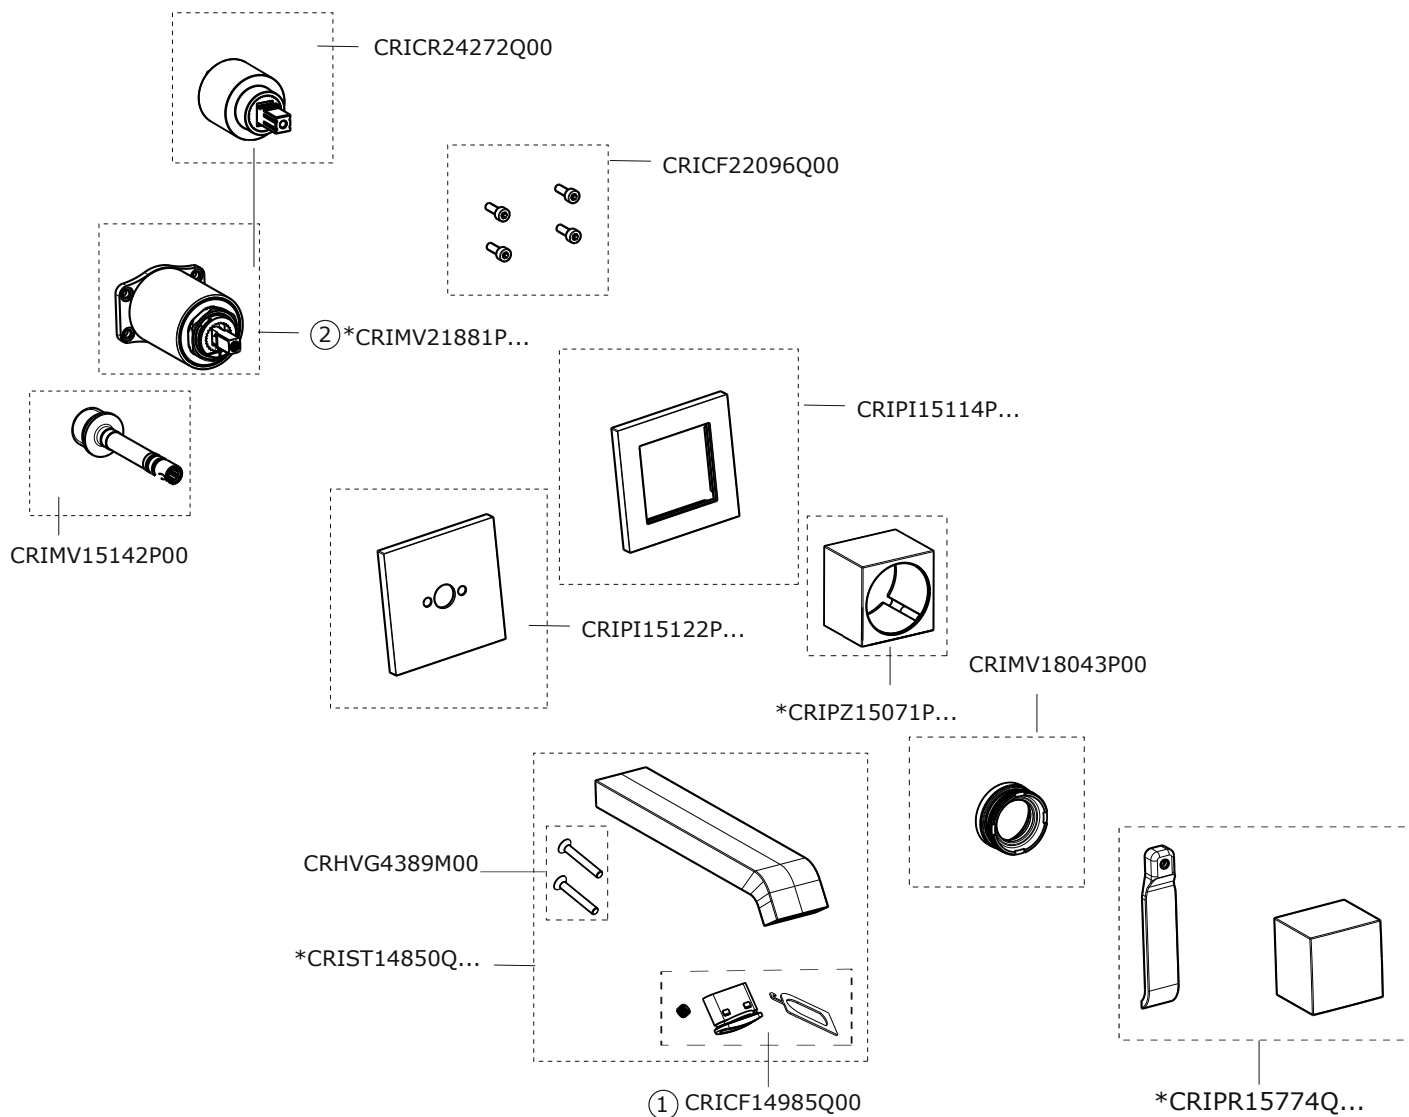

# QUADRI

CRIQM956

SCHEDA RICAMBI | SPARE PARTS  
SHEET rev.02\_06/2023

# QUADRI

CRIQM957

SCHEDA RICAMBI | SPARE PARTS  
SHEET rev.02\_06/2023