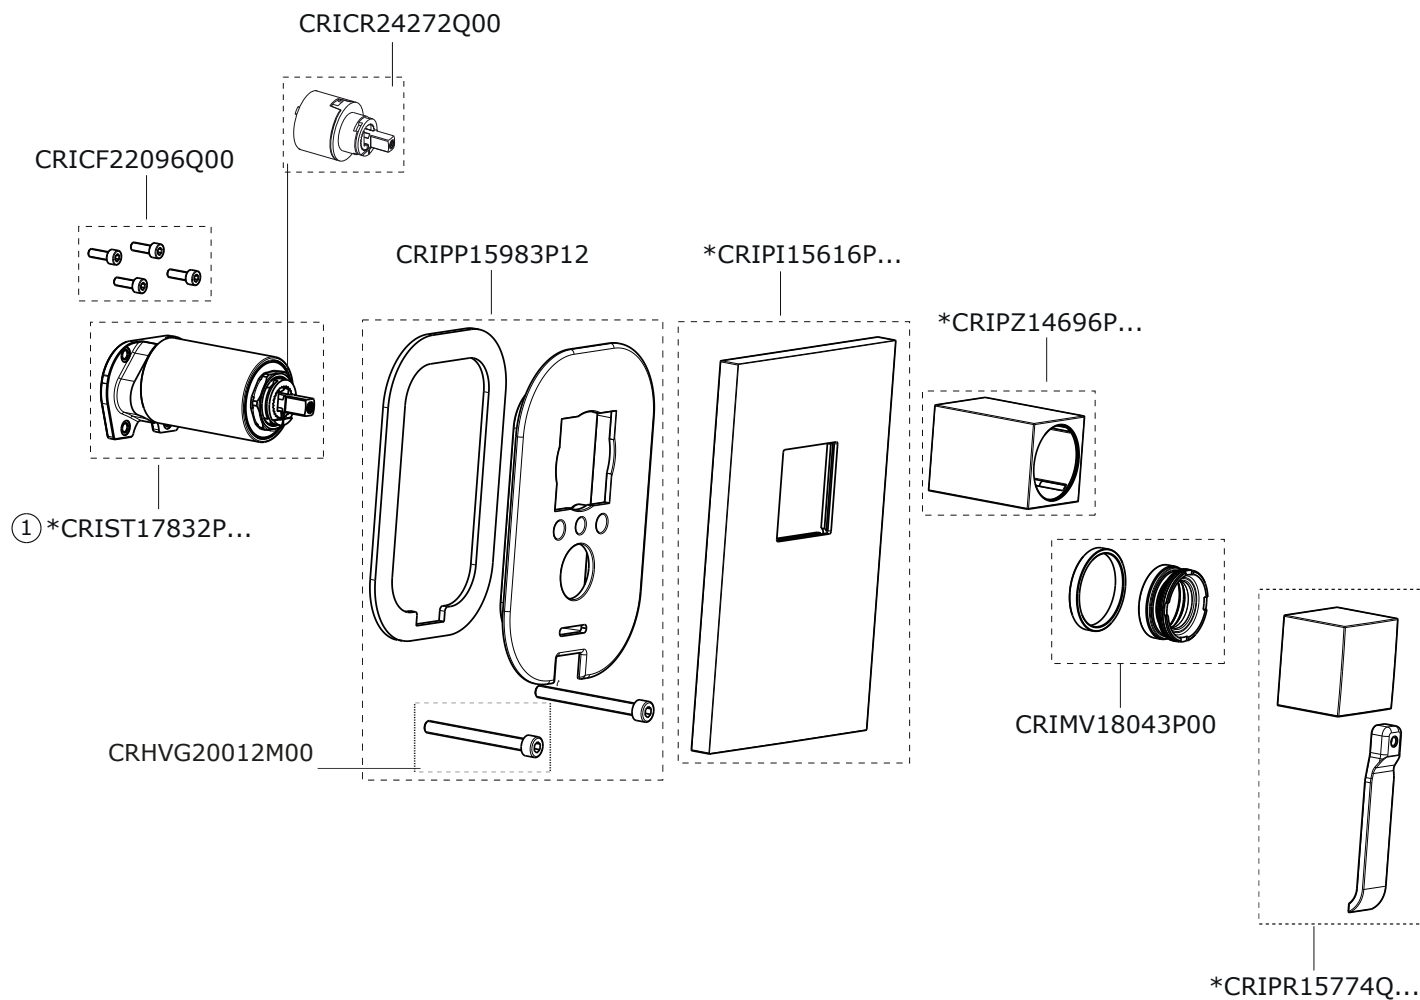

QUADRI

CRIQM686

SCHEDA RICAMBI | SPARE PARTS
SHEET rev.02_06/2023

NOTE | NOTES

* completare con codice finitura | complete with finishing code

① *CRIAC609... prolunga | extension 30 mm