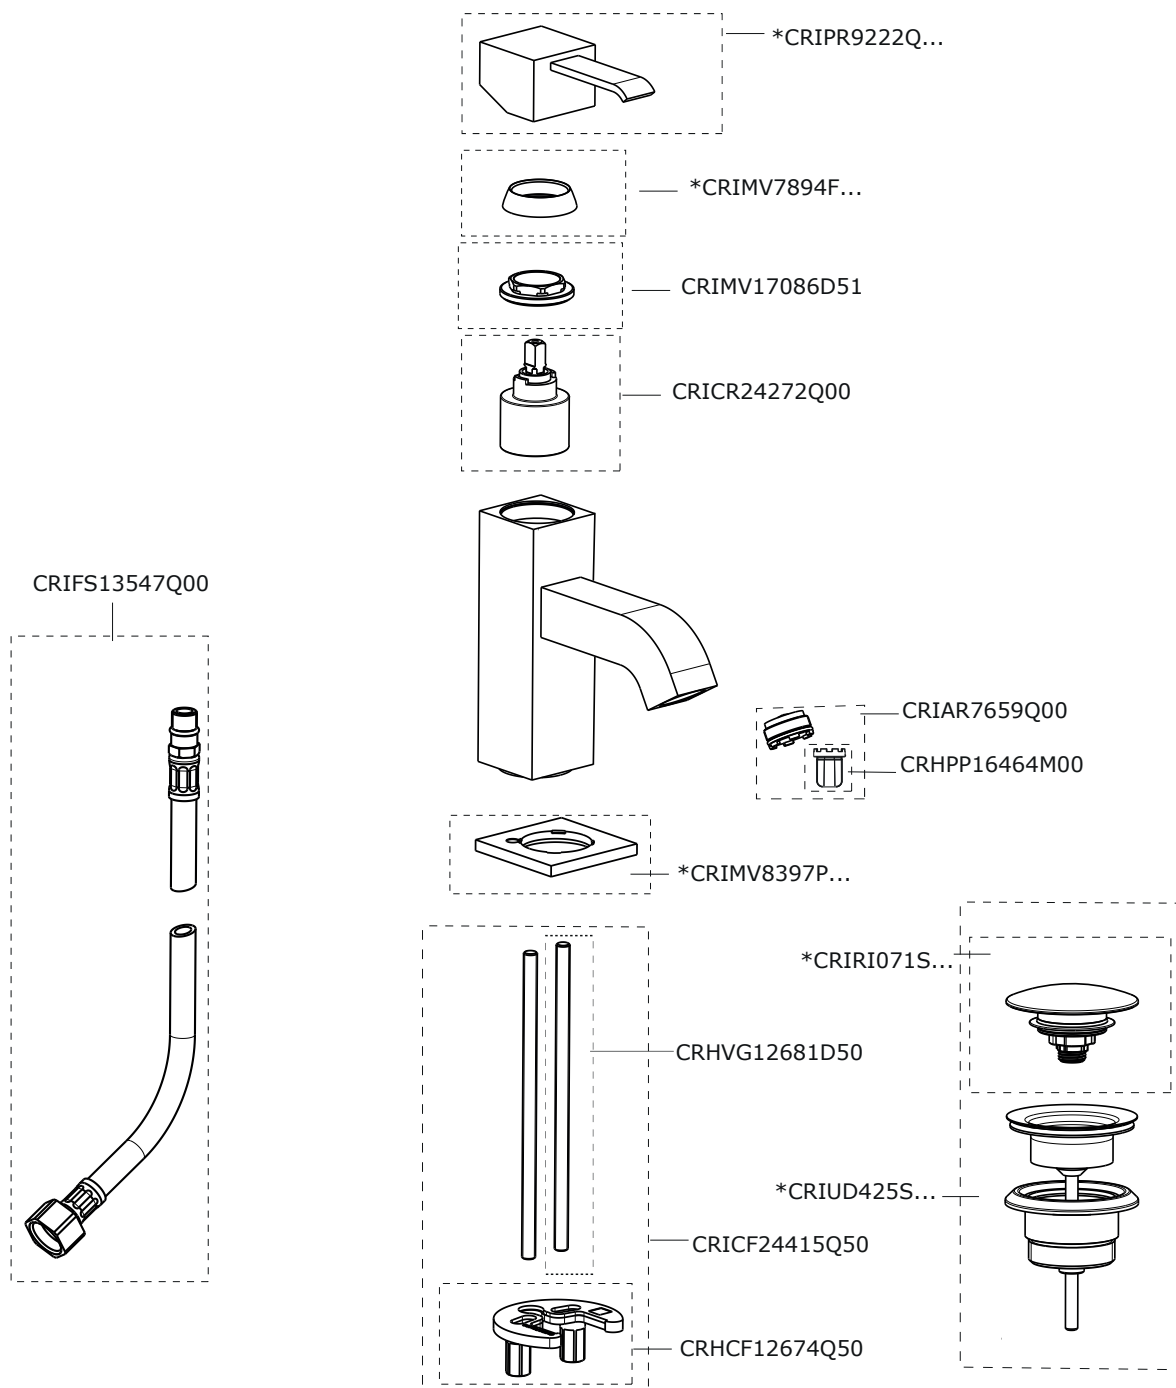

# QUADRI

CRIQM223

SCHEDA RICAMBI | SPARE PARTS  
SHEET rev.02\_06/2023