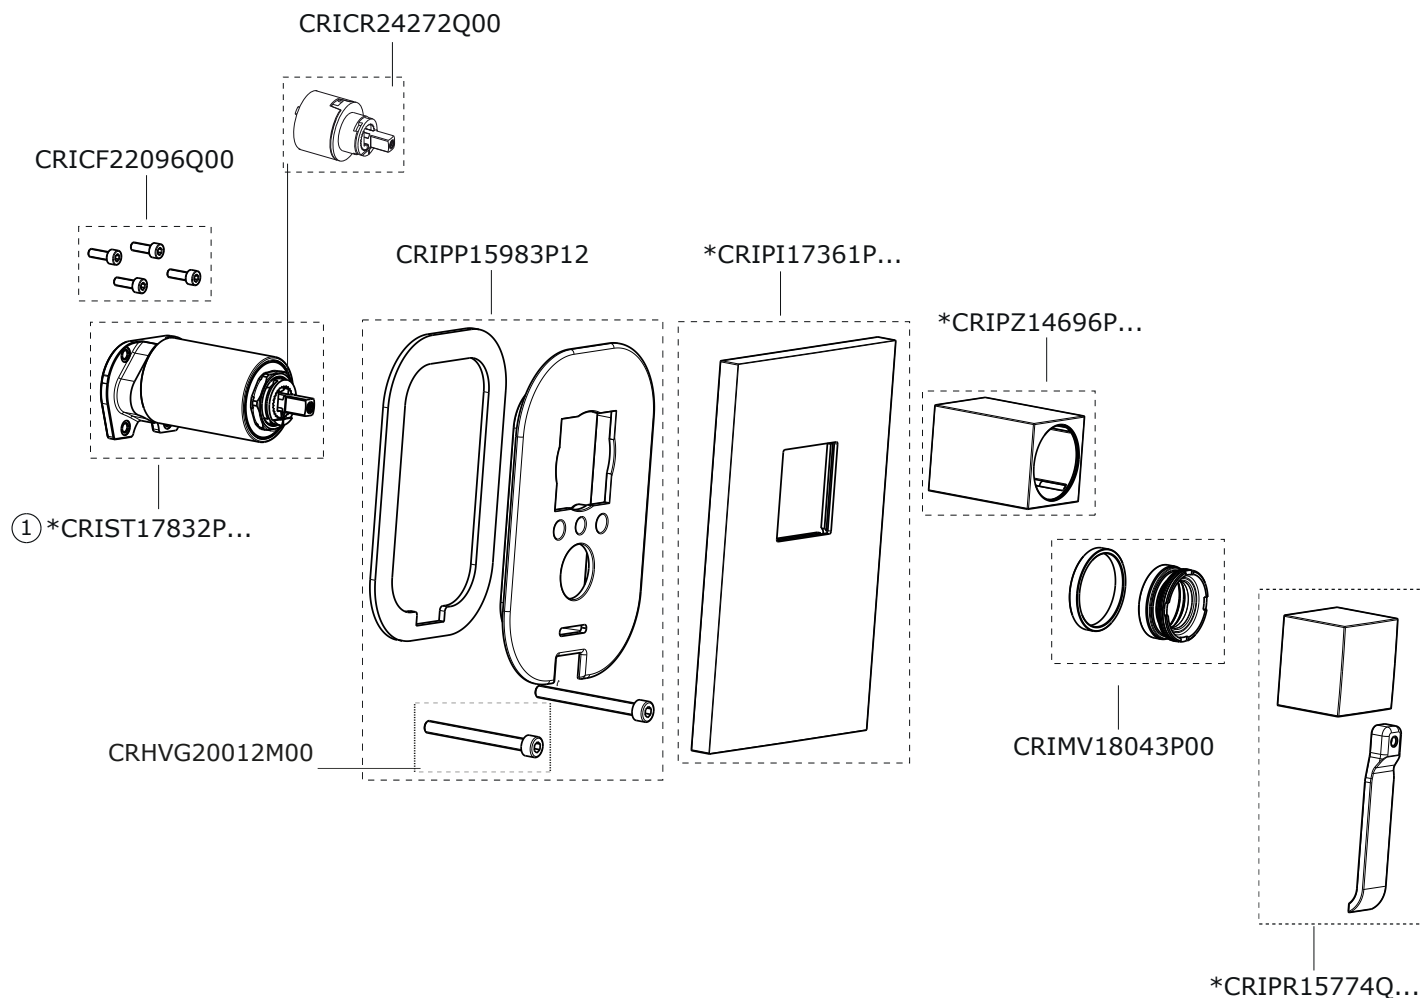

QUADRI

CRIQM656

SCHEDA RICAMBI | SPARE PARTS
SHEET rev.02_06/2023

NOTE | NOTES

* completare con codice finitura | complete with finishing code

① *CRIAC609... prolunga | extension 30 mm