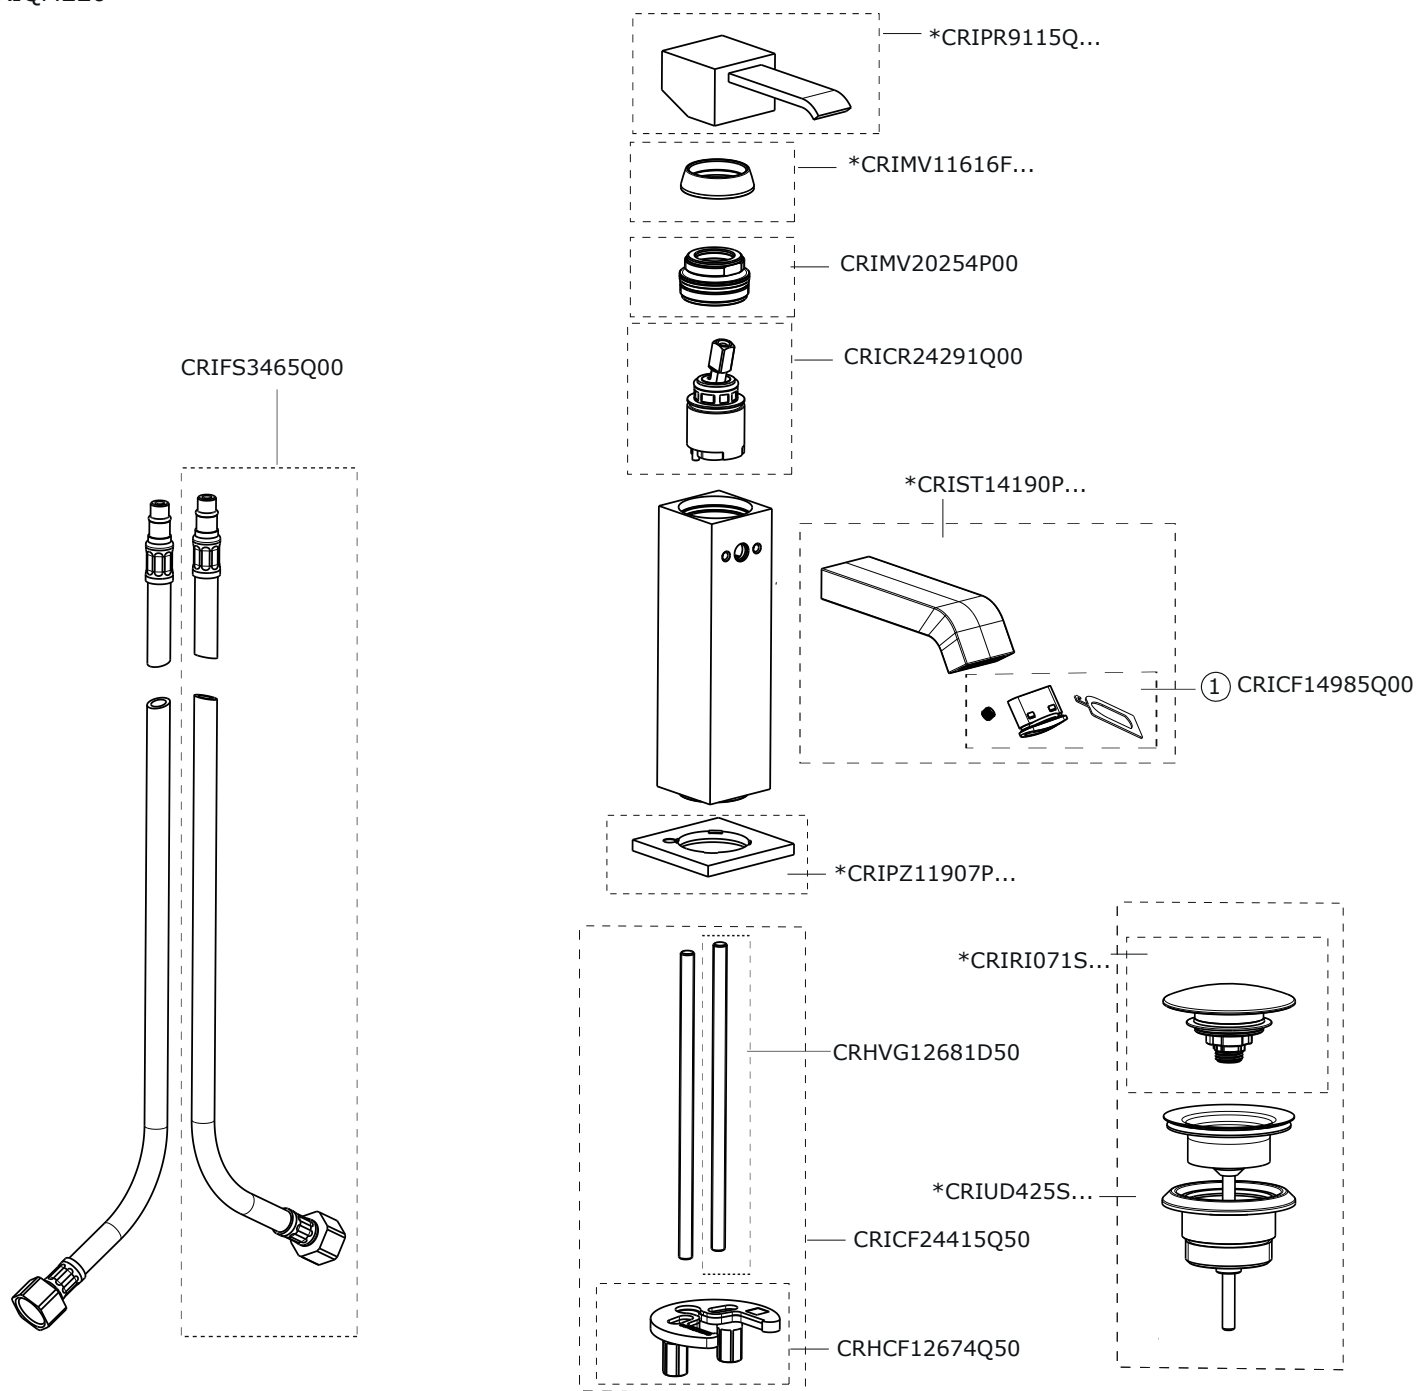

QUADRI

CRIQM220

SCHEDA RICAMBI | SPARE PARTS SHEET

rev.01_06/2023

NOTE | NOTES

* completare con codice finitura | complete with finishing code

① Prima del/Before 2012 CRIAR11618Q00