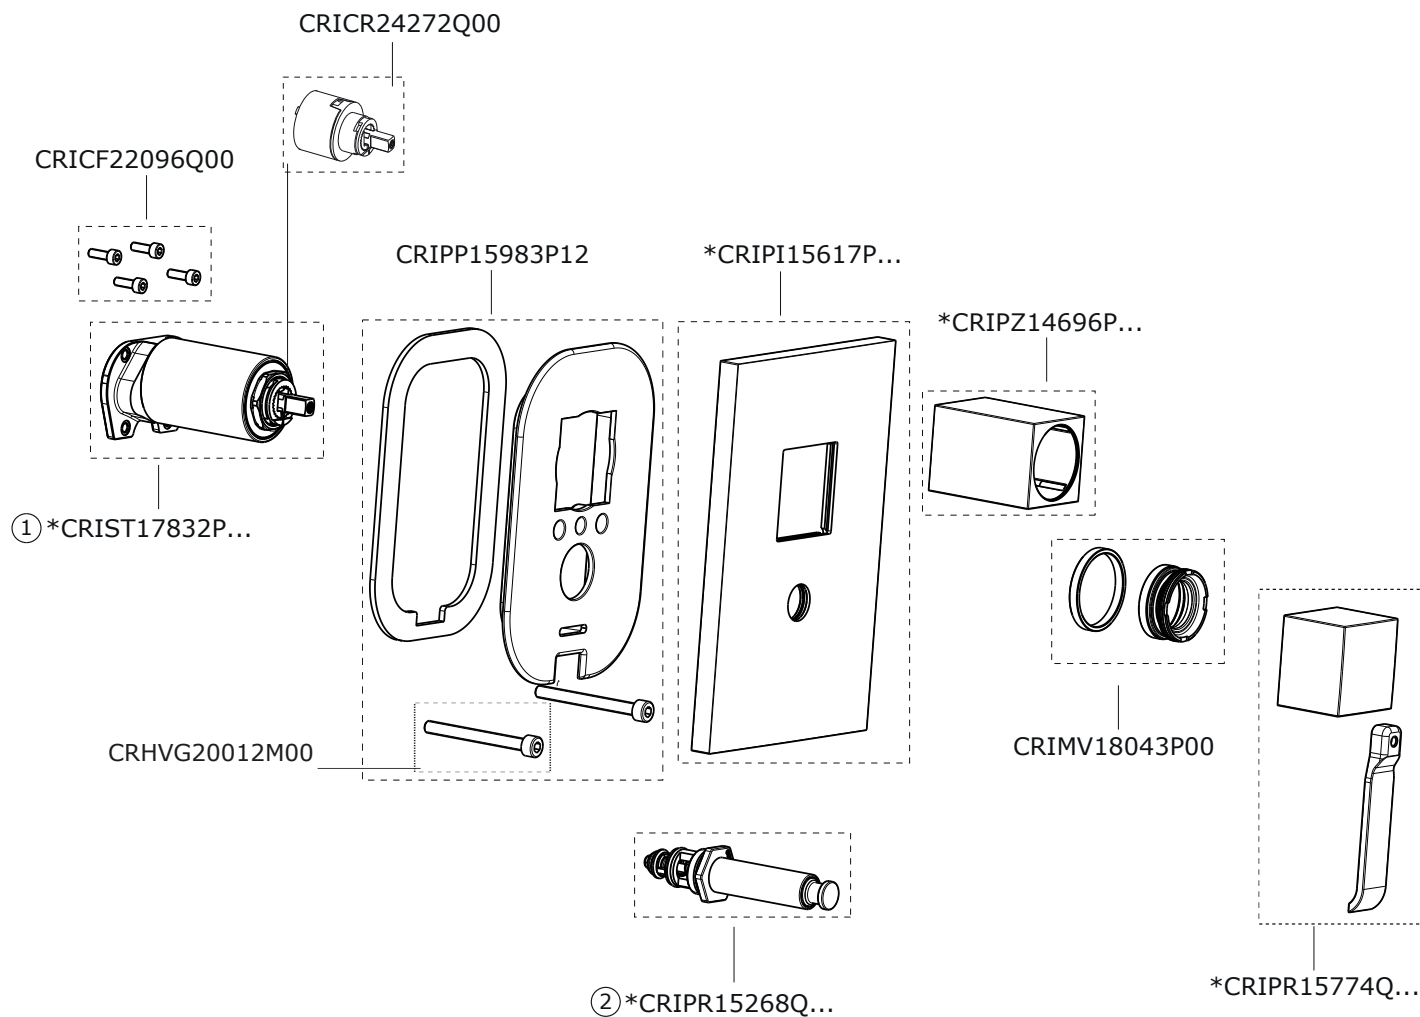

QUADRI

CRIQM689

SCHEDA RICAMBI | SPARE PARTS

SHEET rev.02_06/2023

NOTE | NOTES

* completare con codice finitura | complete with finishing code

- ① *CRIAC609... prolunga | extension 30 mm
- ② *CRIAC619... prolunga | extension 30 mm