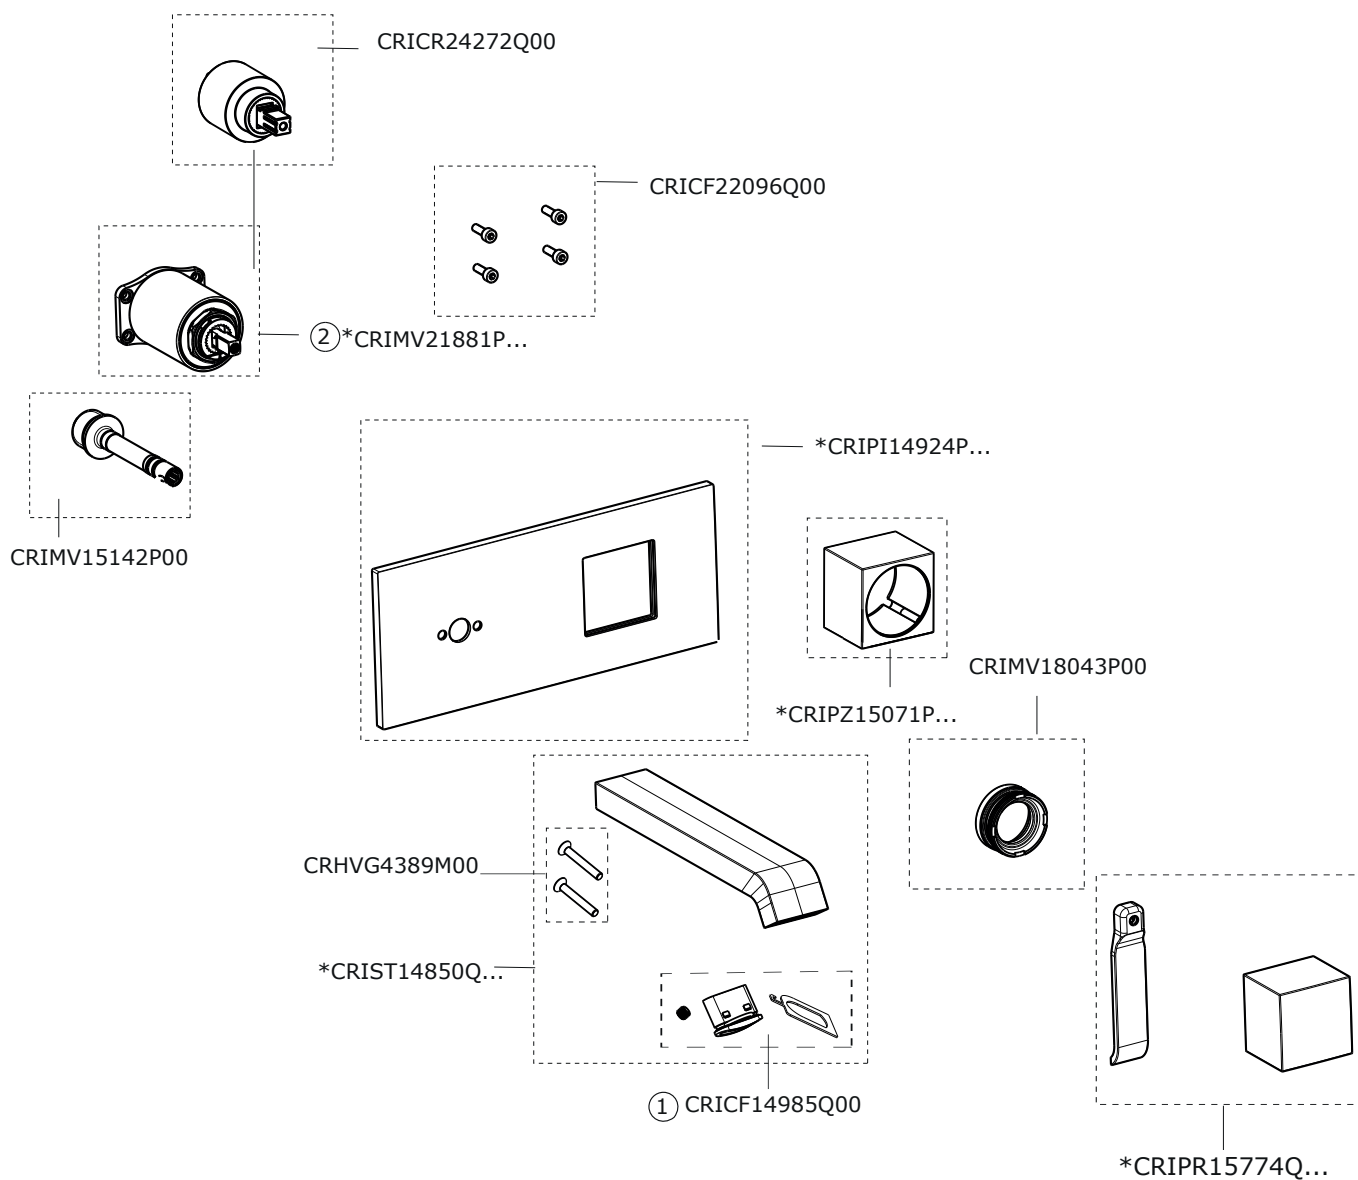

# QUADRI

CRIQM928

SCHEDA RICAMBI | SPARE PARTS SHEET

rev.01\_06/2023

# QUADRI

CRIQM956

SCHEDA RICAMBI | SPARE PARTS  
SHEET rev.02\_06/2023