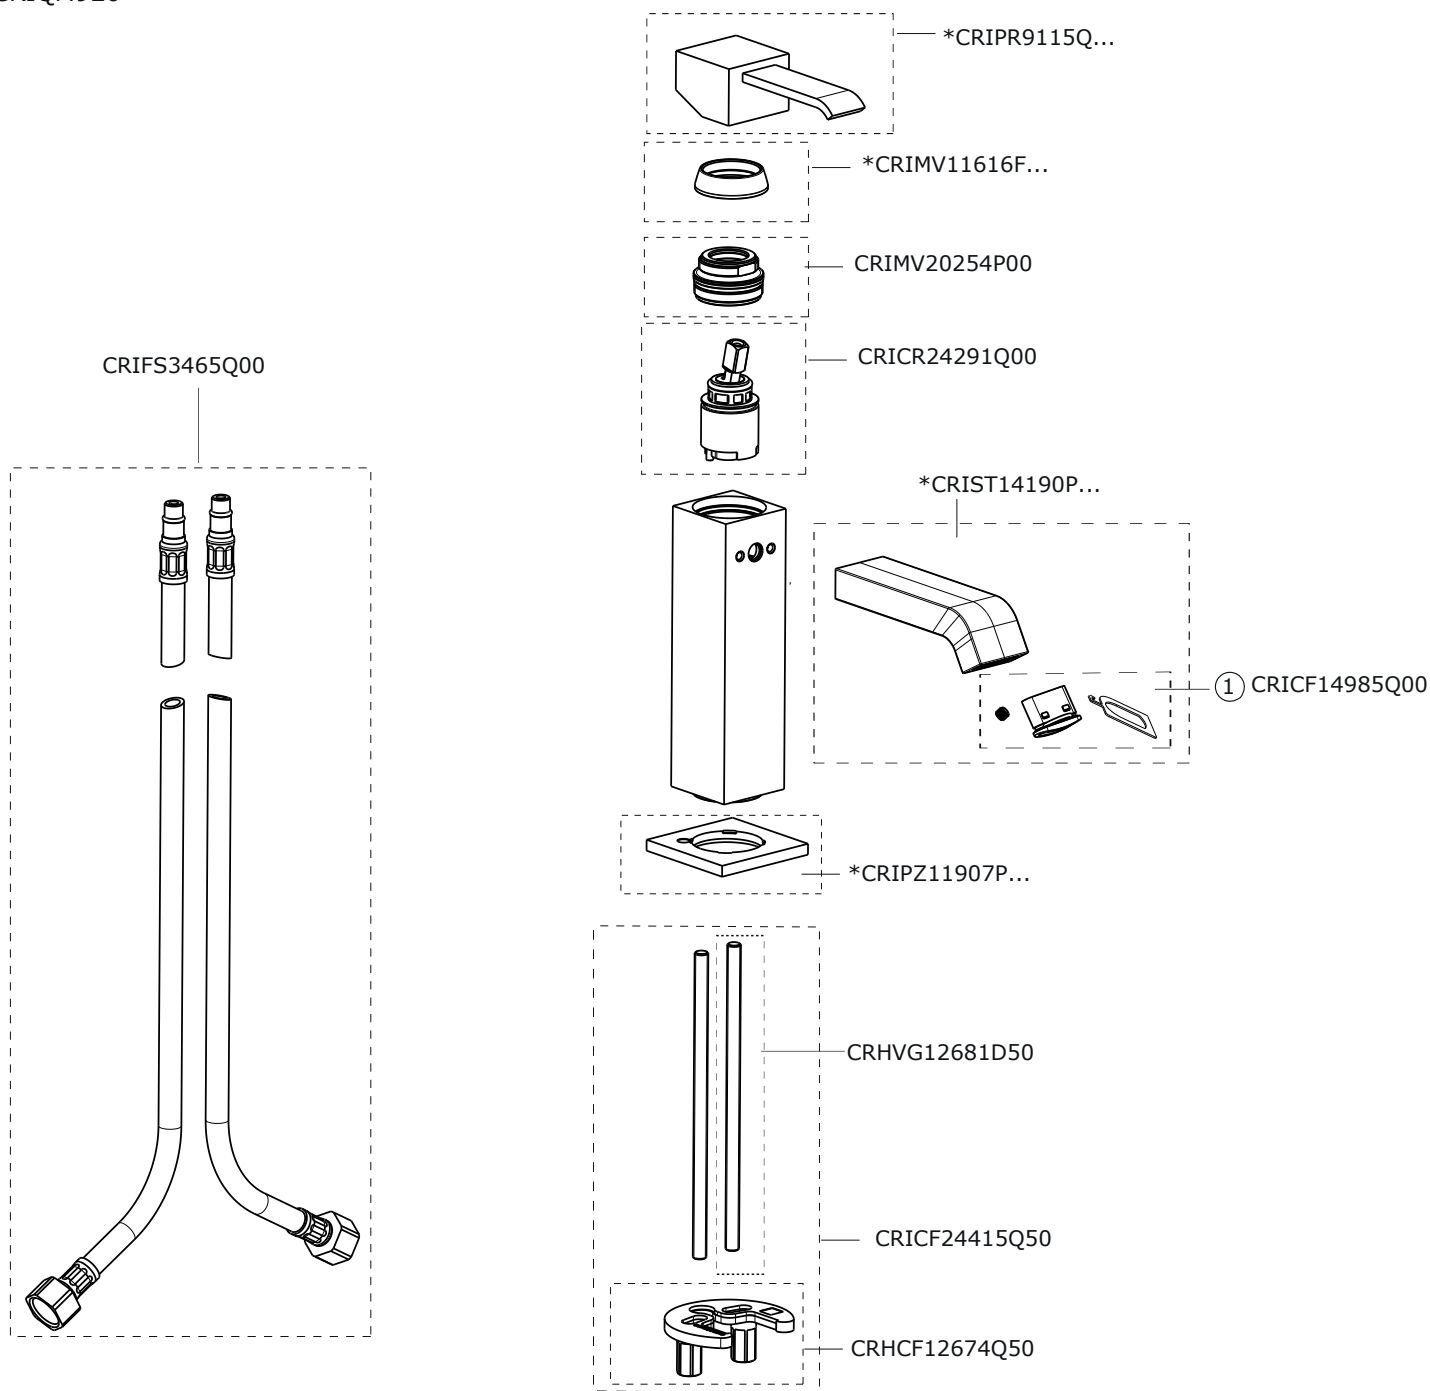

# QUADRI

CRIQM920

SCHEDA RICAMBI | SPARE PARTS SHEET

rev.01\_06/2023