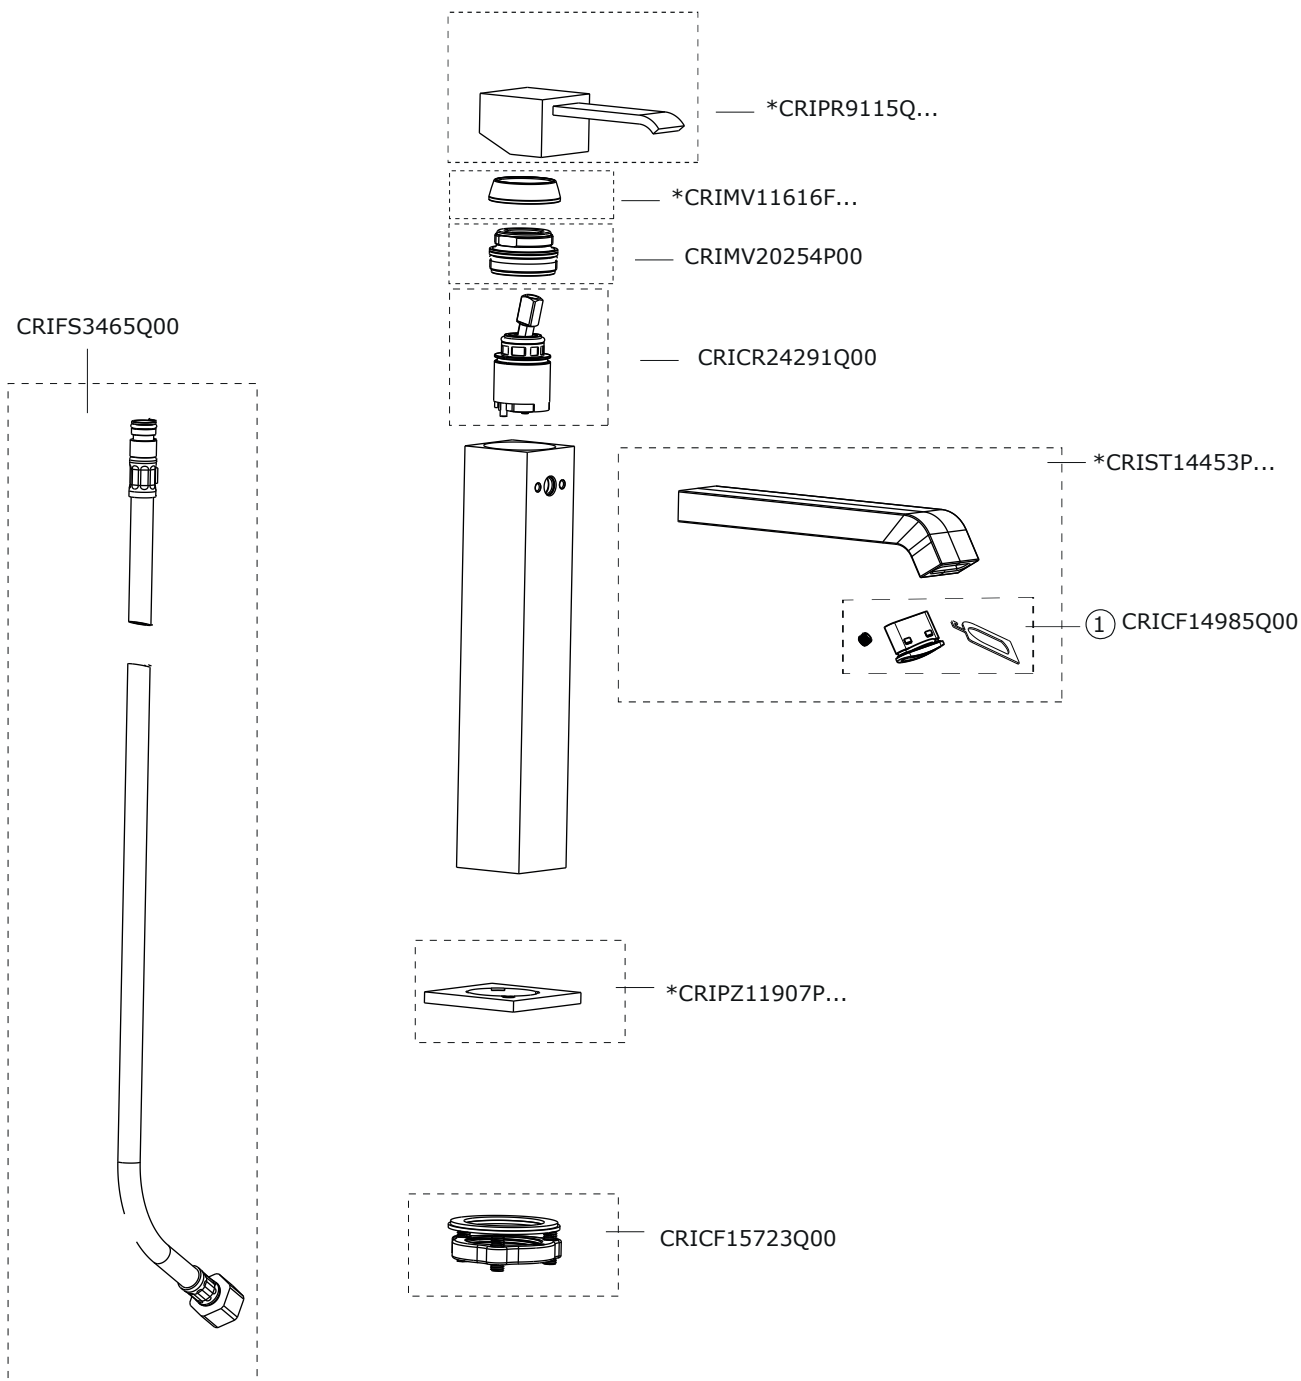

# QUADRI

CRIQM927

SCHEDA RICAMBI | SPARE PARTS SHEET

rev.01\_06/2023