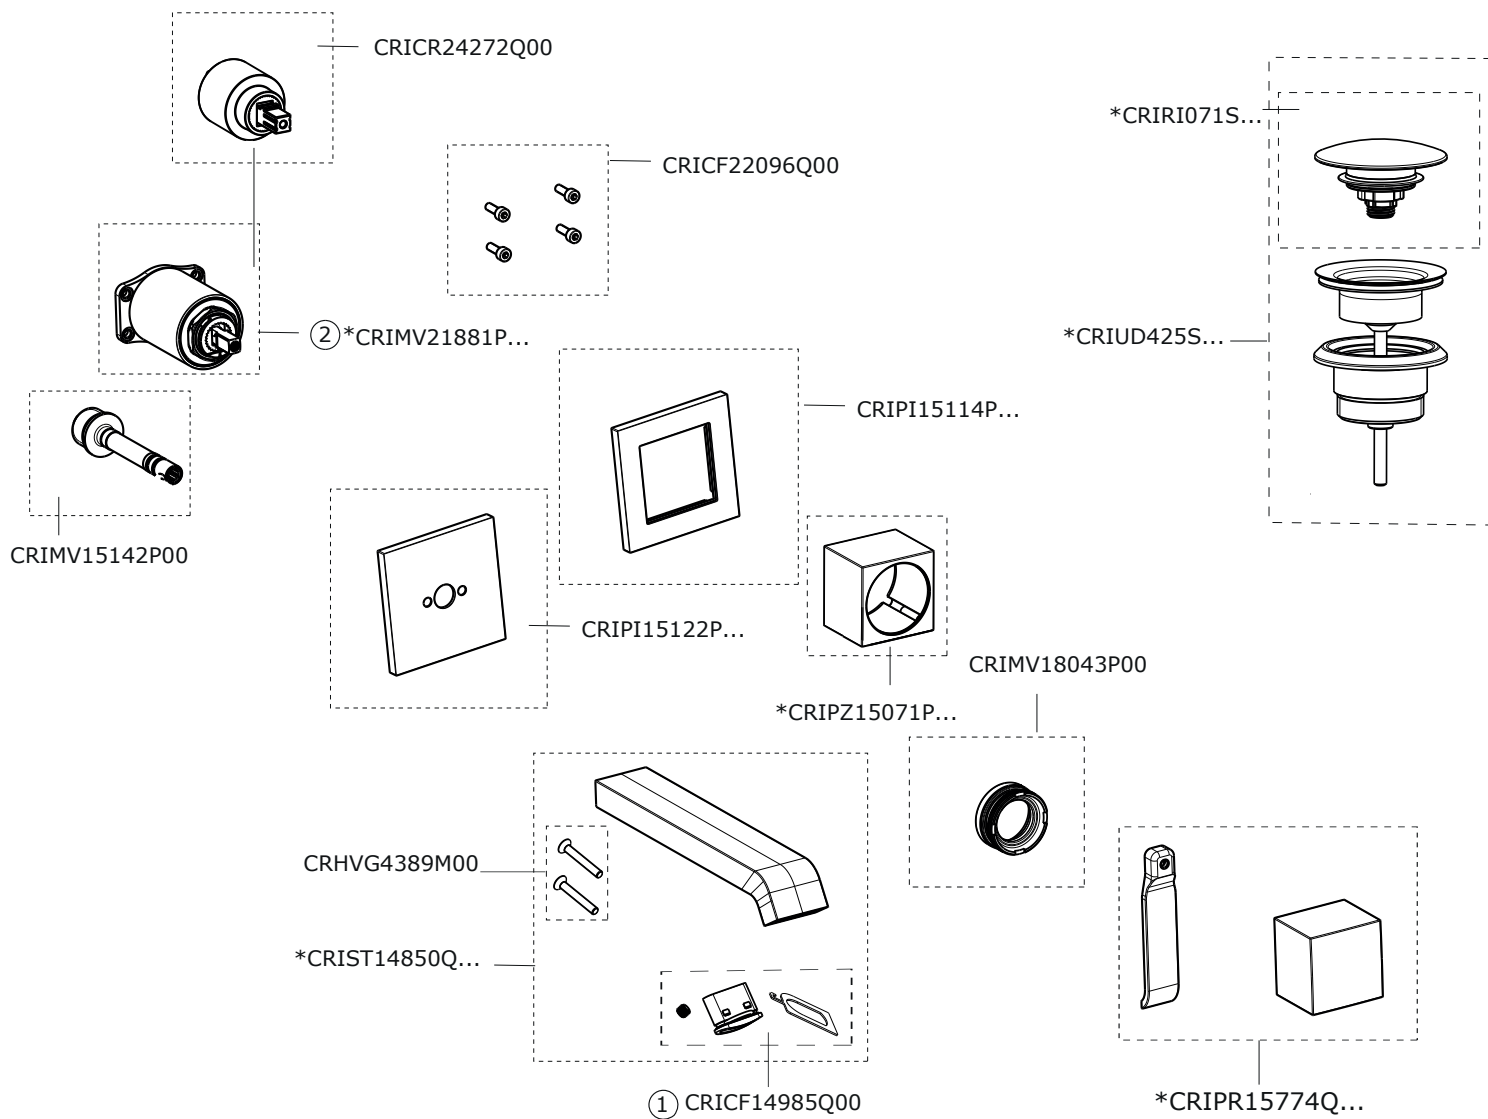

# QUADRI

CRIQM257

SCHEDA RICAMBI | SPARE PARTS  
SHEET rev.02\_06/2023