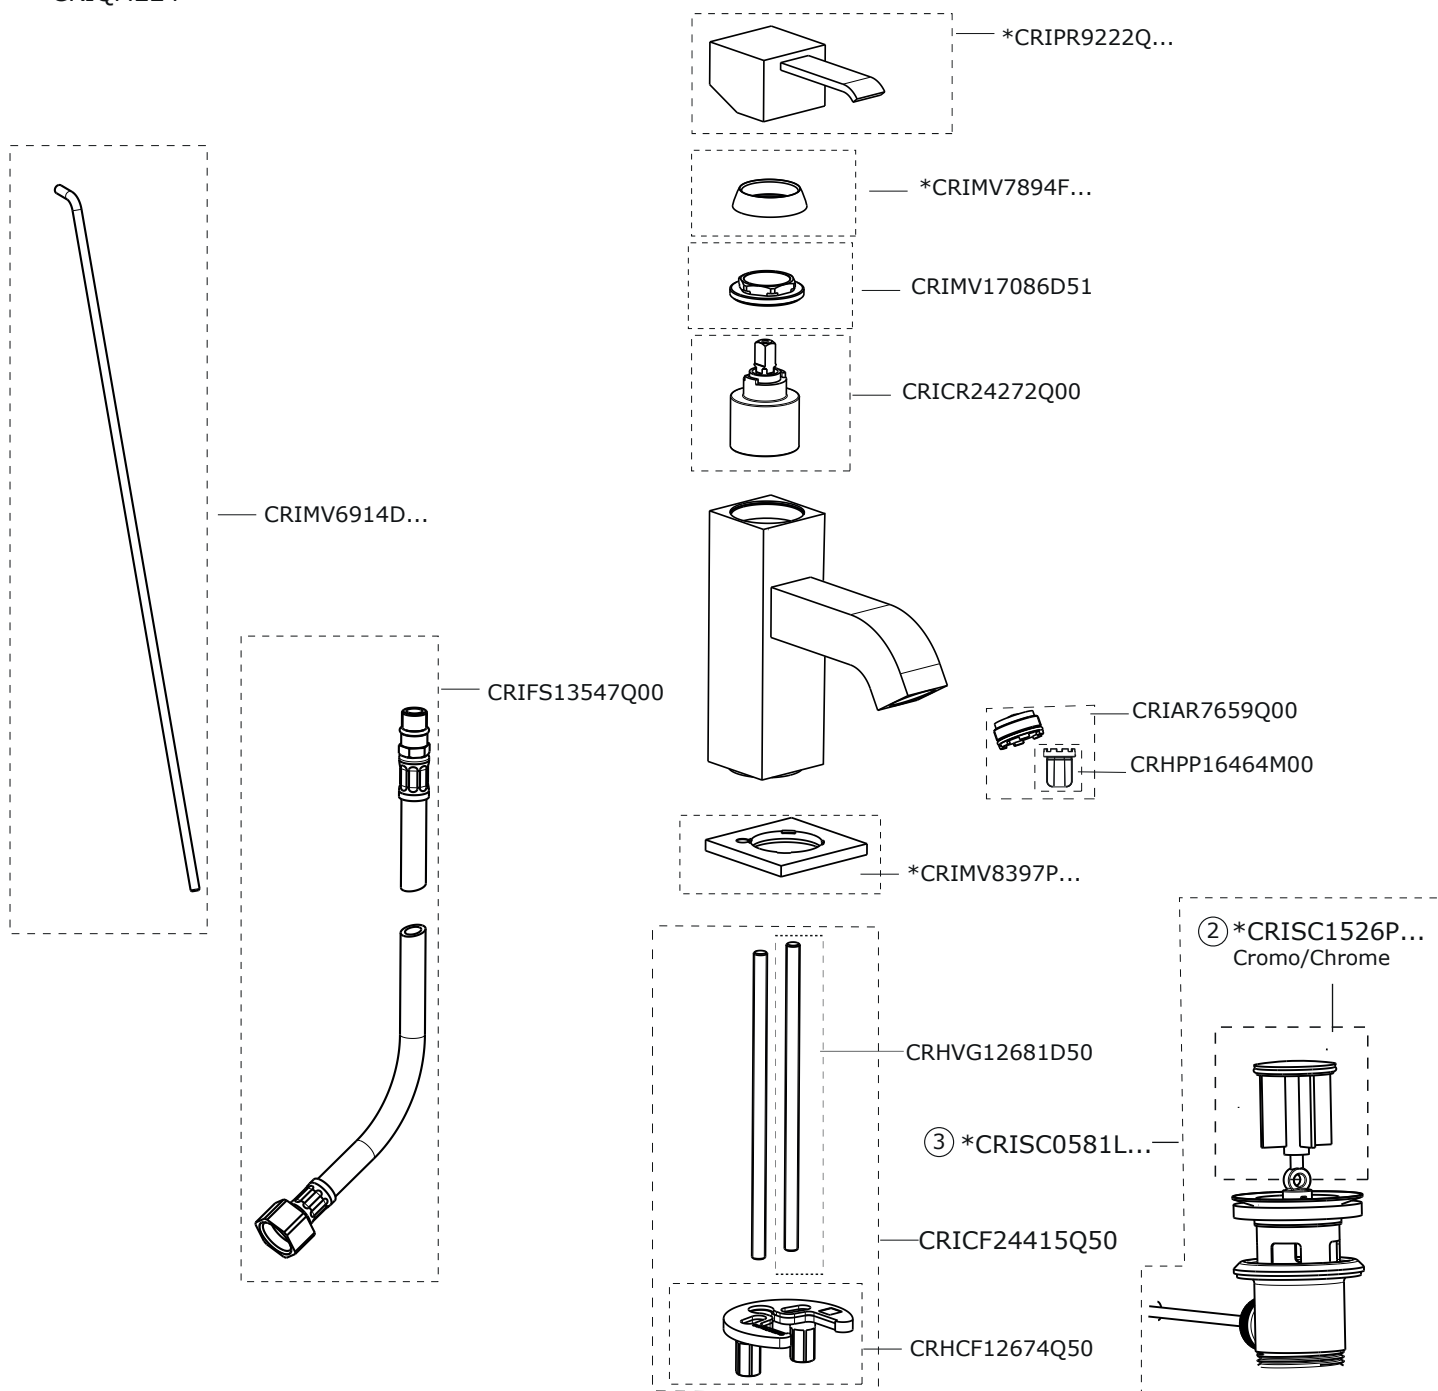

QUADRI

CRIQM224

SCHEDA RICAMBI | SPARE PARTS
SHEET rev.02_06/2023

NOTE | NOTES

* completare con codice finitura | complete with finishing code

② Altre finiture/Other finishings *CRISC3649P...

③ Altre finiture/Other finishings *CRISC3598Q...