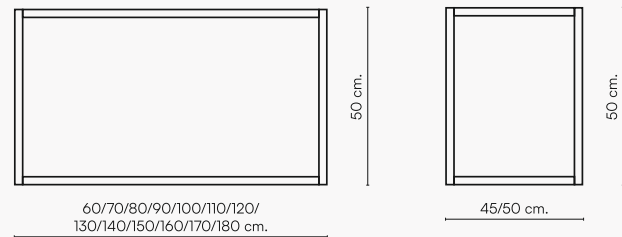

ZENON

ALUMINIUM MATT

ZE50

ZE50 White

ALUMINIUM MATT

ZE50

ESTRUCTURAS
STRUCTURES
STRUCTURES
MOBILI STRUTTURE
STRUKTUREN